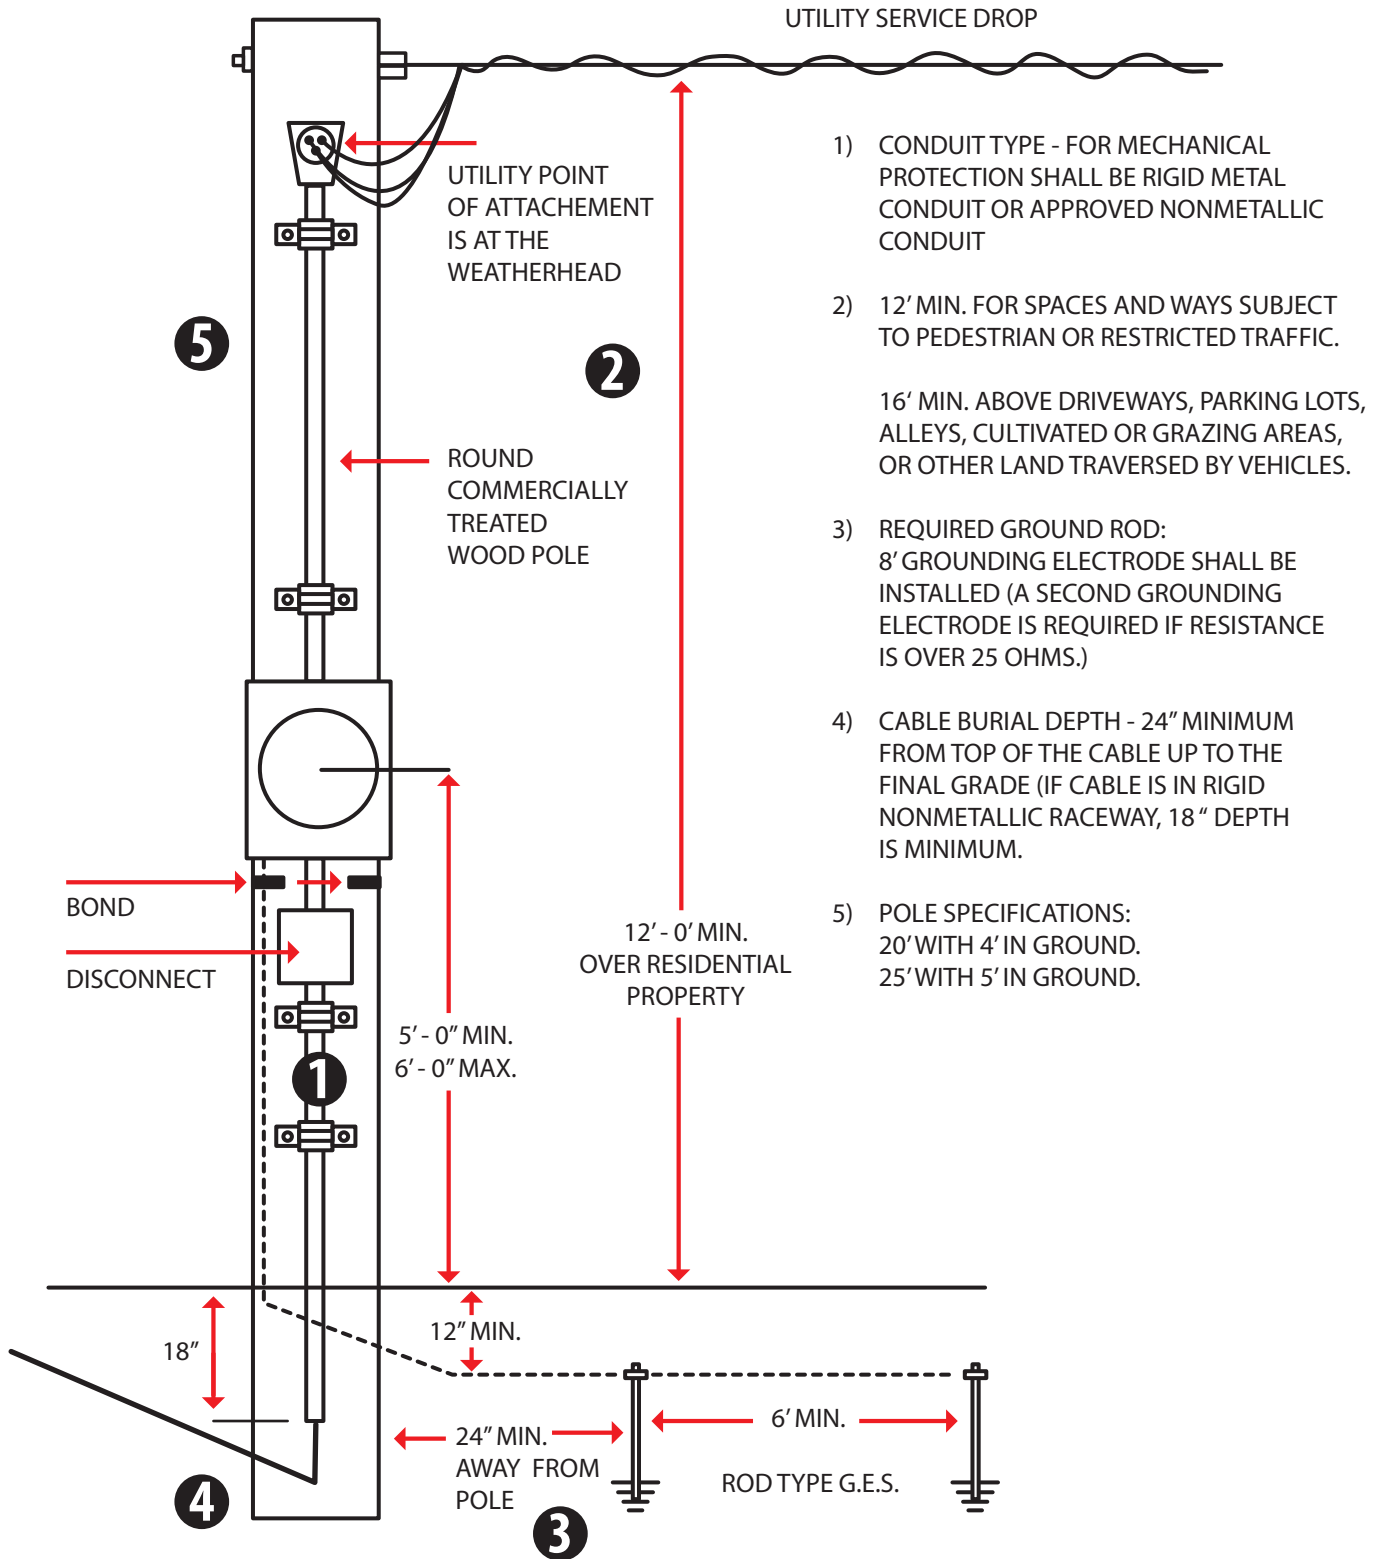

Meter Pole Service

Direct Wire Type to Service Pole

Shelby Energy
Cooperative

® A Touchstone Energy Cooperative 